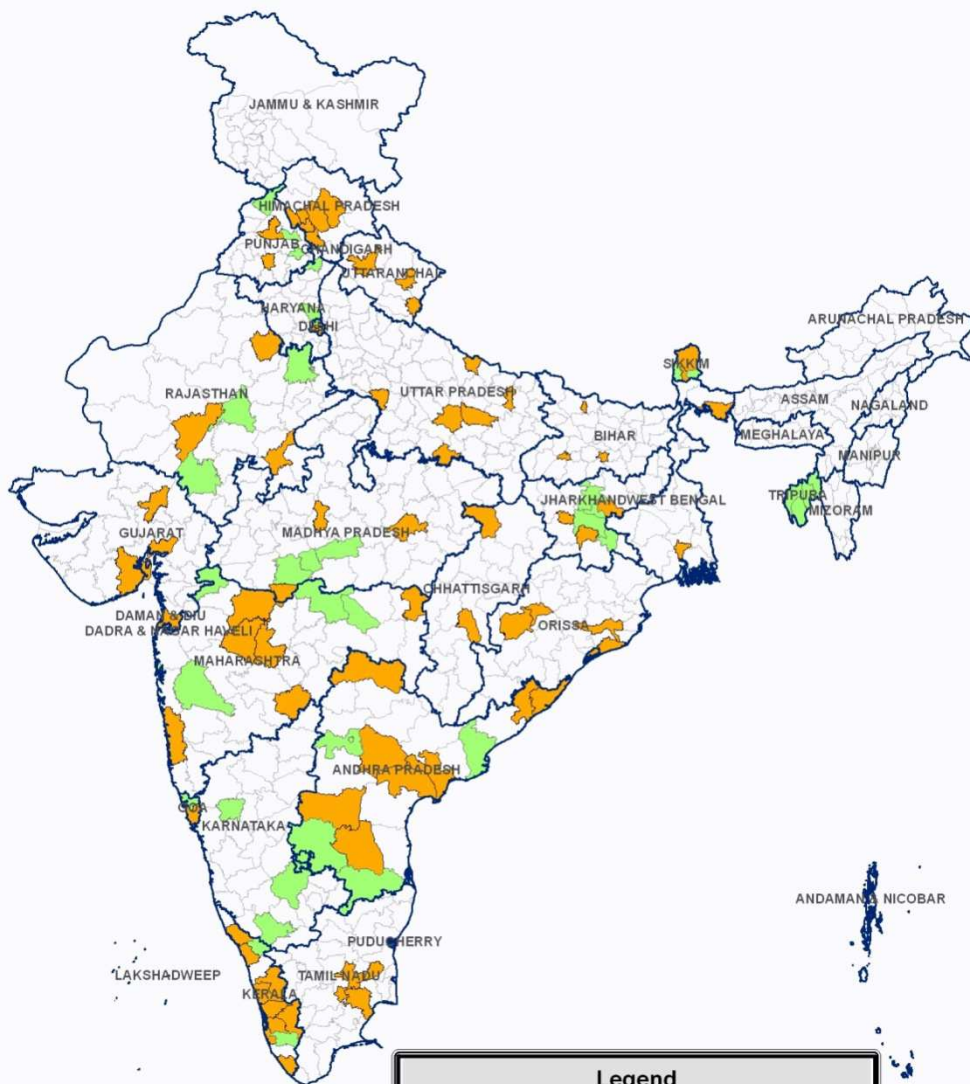

## INDIA - Districts identified for DBT Scheme

### Legend

- Districts included in Phase I (43)
- Districts to be included in Phase II (78)

# INDIA - DBT Scheme

**Legend**

- States covered under Phase I
- States included in Phase II

Note: Number of Districts in DBT Scheme are shown under State name - Blue (Phase I) & Red (Phase II)