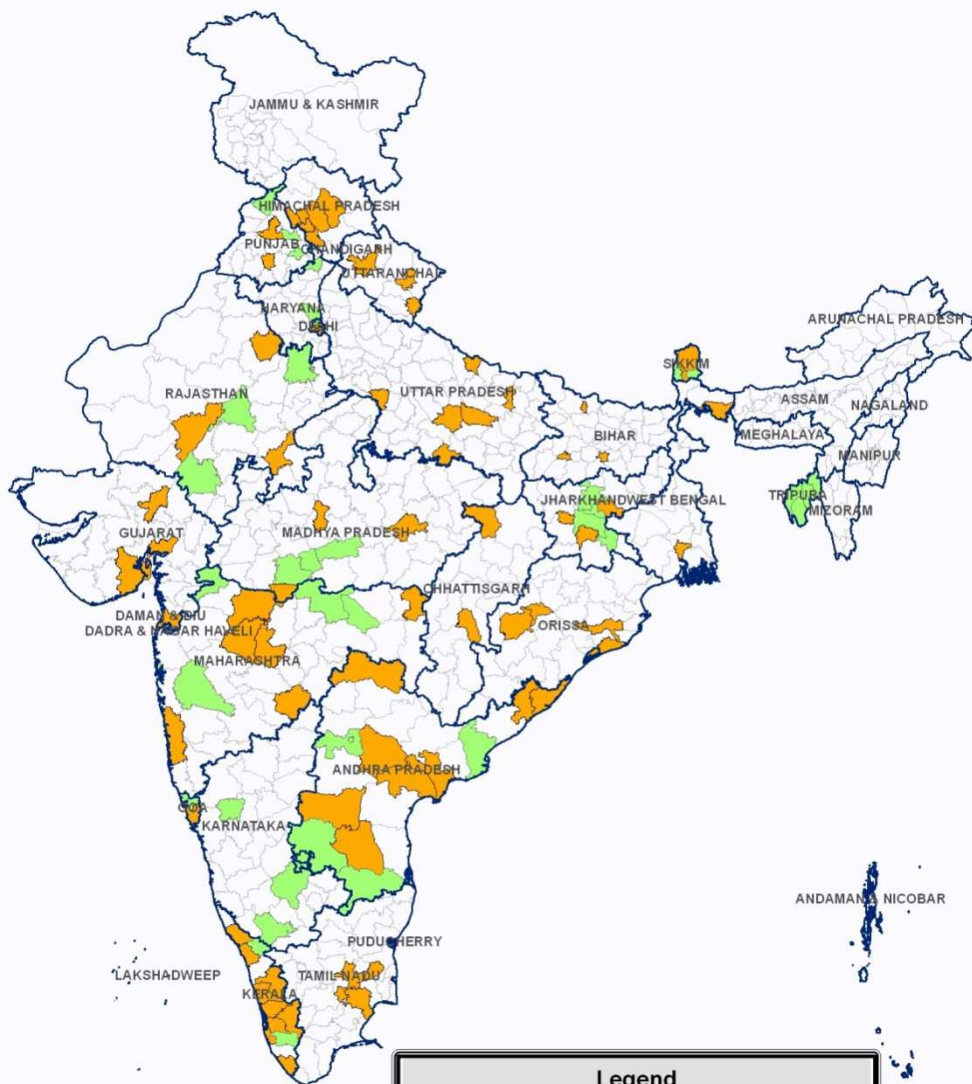

INDIA - Districts identified for DBT Scheme

Legend

- Districts included in Phase I (43)
- Districts to be included in Phase II (78)

INDIA - DBT Scheme

Legend

- States covered under Phase I
- States included in Phase II

Note: Number of Districts in DBT Scheme are shown under State name - Blue (Phase I) & Red (Phase II)